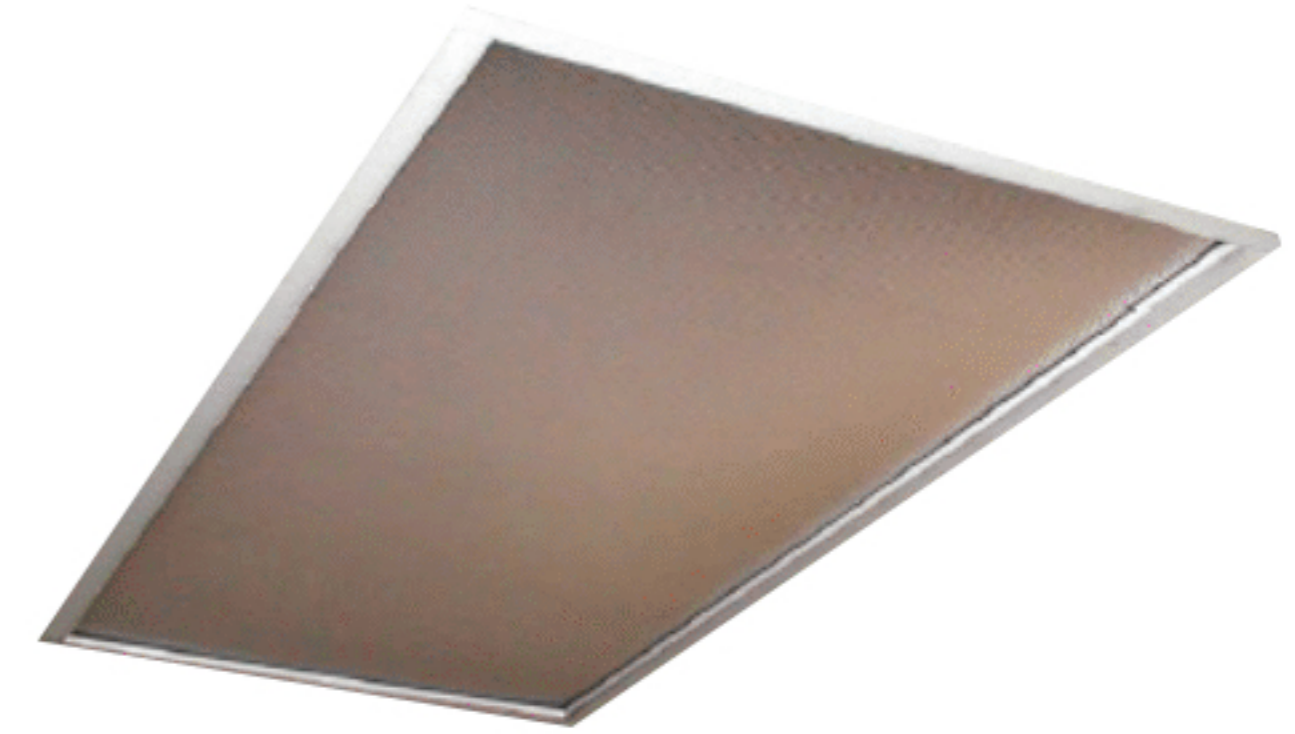

PRISMALITE

RRS

Recessed luminaire complete with lay-in prismatic diffuser suitable with T5 and T8 lamps.

600mm | 2x18w | 3x18w | 4x18w - T8 | 2x14w | 3x14w | 4x14w |
2x24w | 3x24w | 4x24w - T5

1200mm | 2x36w | 3x36w | 4x36w - T8 | 2x28w | 3x28w | 4x28w |
2x54w | 3x54w | 4x54w - T5

1500mm | 2x58w | 3x58w | 4x58w - T8 | 2x35w | 3x35w | 4x35w |
2x49w | 3x49w | 4x49w | 2x80w

Available with Dali dimmable gear and emergency gear.

LIGHTING INDUSTRY SPECIALIST Phone: +27 12 644 0947 Fax: +27 12 644 1000
Mail: lislite@lislite.co.za Web: www.lislite.co.za