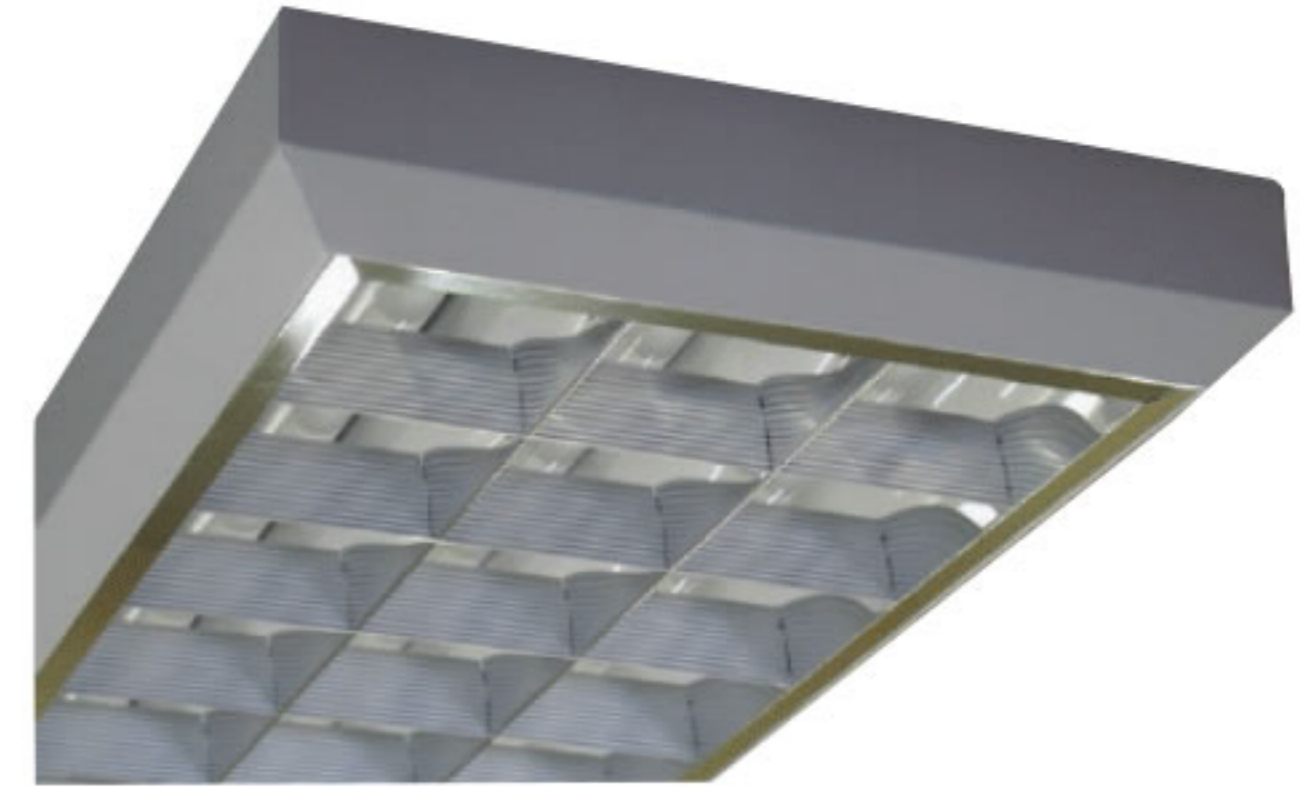

PRIVA

SLB

Surface fluorescent luminaire complete with clip-in low brightness louvres and beveled edge.

635mm | 1x18w | 2x18w | 3x18w | 4x18w | T8 lamp
1245mm | 1x36w | 2x36w | 3x36w | 4x36w | T8 lamp
1545mm | 1x58w | 2x58w | 3x58w | T8 lamp

Available with Dali dimmable gear and emergency gear.

LIGHTING INDUSTRY SPECIALIST Phone: +27 12 644 0947 Fax: +27 12 644 1000
Mail: info@lislite.co.za Web: www.lislite.co.za

Facebook LISlite
Twitter @lislite1986