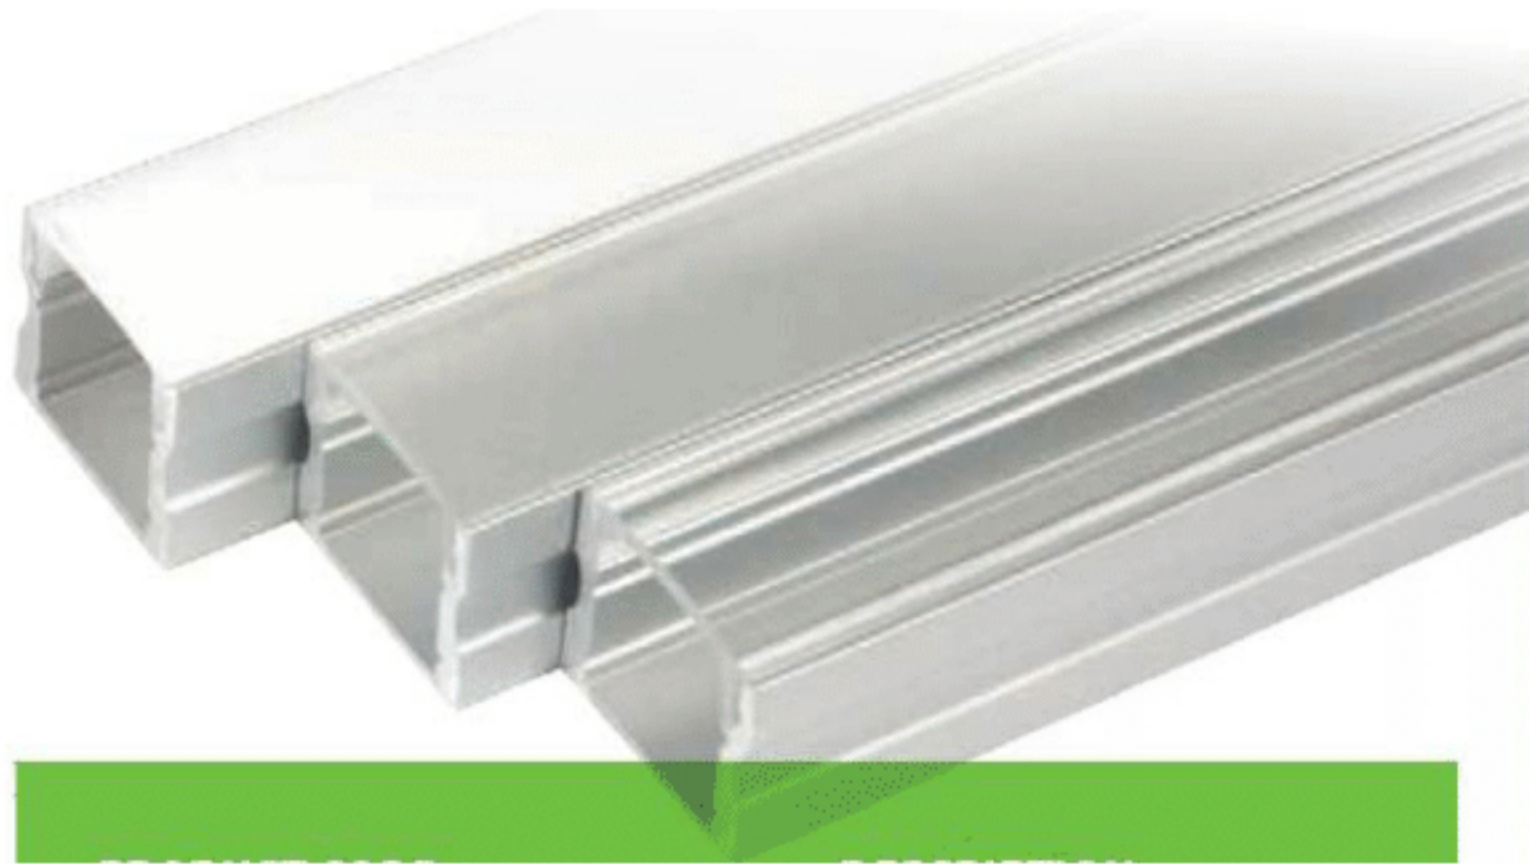

### | Surface and Cove Linear Profile |

#### DESCRIPTION

LS1715/705200	2.5m Aluminium Profile
LS1715/705210	2.5m Clear PMMA Lens Cover
LS1715/705212	2.5m Frosted PMMA Lens Cover
LS1715/705214	2.5m Opal PMMA Lens Cover
LS1715/705222	Set End Caps
LS1715/705220	Mounting Clip