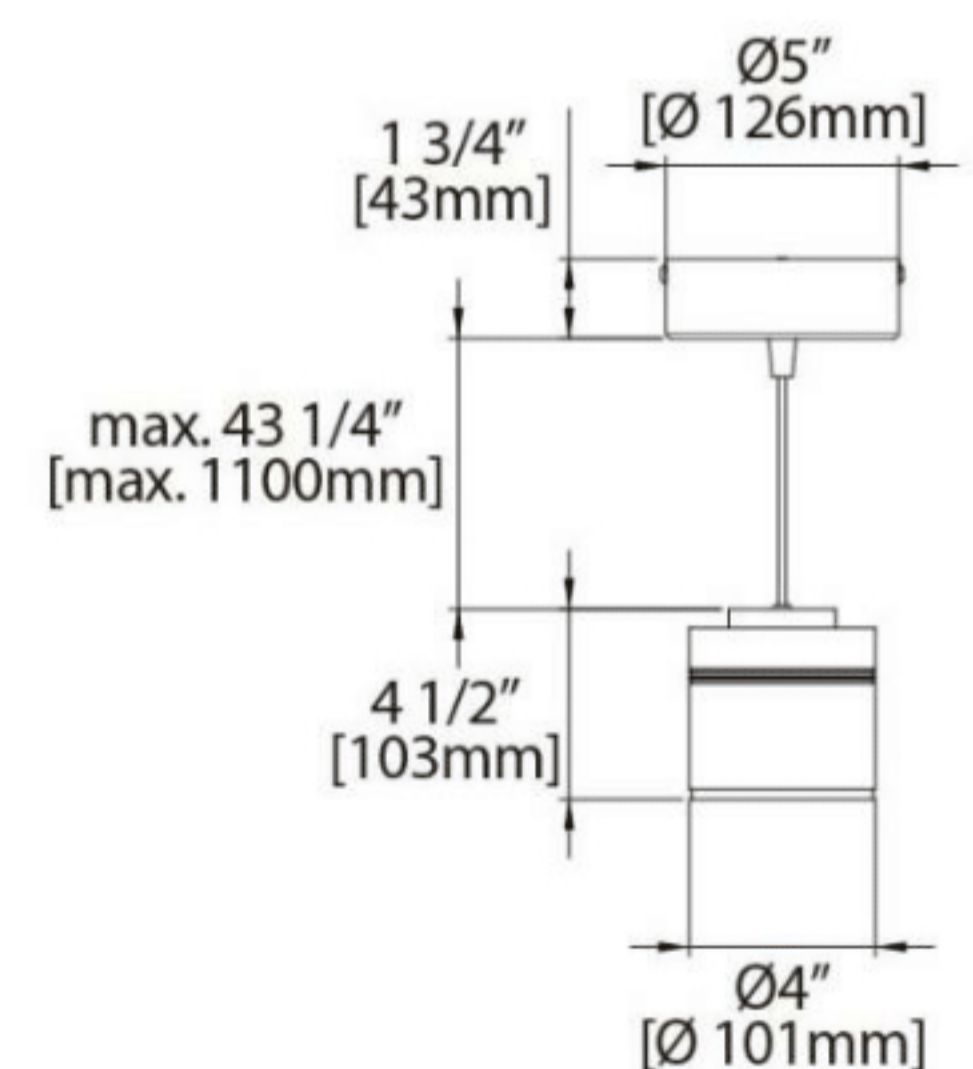

CYCLOPS LED PENDANT SPOTLIGHT

ACY

<u>PRODUCT CODE</u>	<u>DESCRIPTION</u>	<u>LUMEN</u>	<u>WATT</u>	<u>CRI</u>
ACY.LED-16W	Cyclops 16w Pendant Spotlight	1531	16.6	95
ACY.LED-25W	Cyclops 25w Pendant Spotlight	2365	24.9	95
ACY.LED-31W	Cyclops 31w Pendant Spotlight	2860	31	95

- Track Colour Options | Black, White
- Body Colour Options | Black, White, Silver
- CCT Options | 2700K, 3000K, 4000K, Meat, Bakery, Fresh produce
- CRI Options | CRI80, CRI90, CRI95

LIGHTING INDUSTRY SPECIALIST Phone: +27 12 644 0947 Fax: +27 12 644 1000
Mail: lislite@lislite.co.za Web: www.lislite.co.za

Facebook LISlite
Twitter @lislite1986