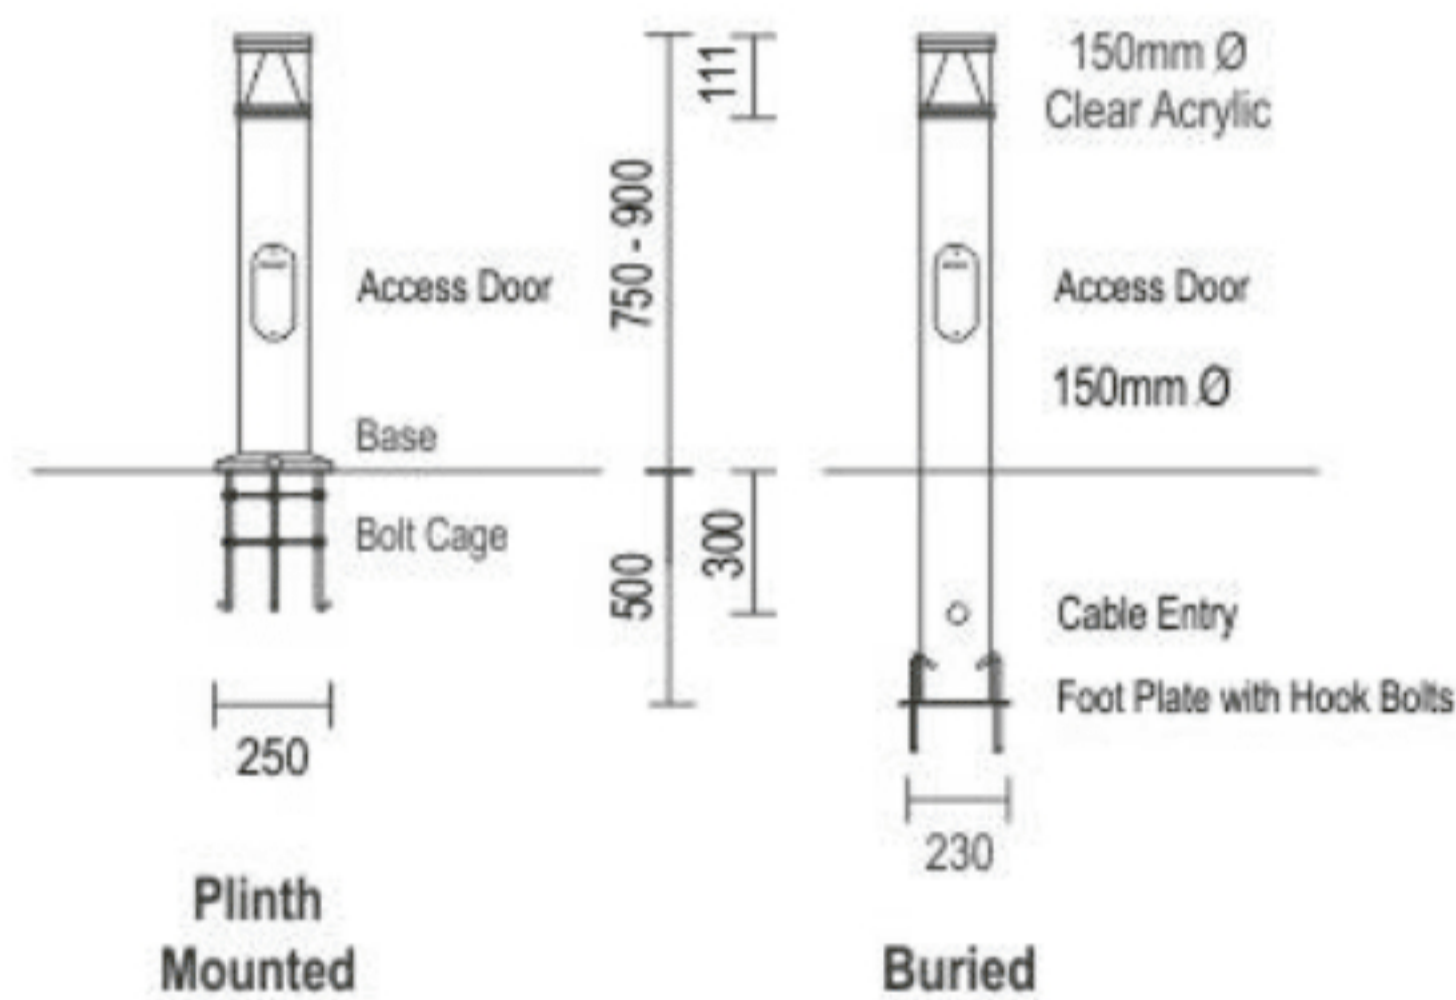

ELDO

Decorative LED bollard made from LM6 die cast and extruded aluminium with powder coat finish
Diffuser is manufactured from high impact acrylic – IP65

LED Format	16w
Lumen Output	16w 4000K 1452Lm 16w 3000K 1344Lm
Colours available	Black White Matt Silver Charcoal Grey
Mounting options	Plinth mounted or buried
Features	Silicone sponge gasket Stainless steel fasteners Surge arrester to protect LED supply