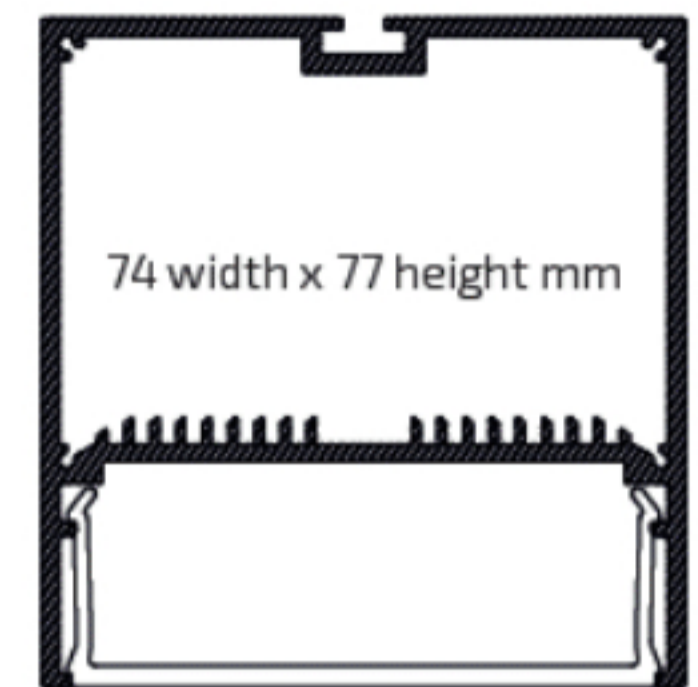

| Surface and Suspended Linear Profile |

<u>PRODUCT CODE</u>	<u>DESCRIPTION</u>	<u>LUMEN</u>	<u>WATT</u>	<u>CRI</u>
LSS7477/1200/46W	LED Linear Alum. Profile 1.2m 46w 4000K	6100	46	80
LSS7477/1500/57W	LED Linear Alum. Profile 1.5m 57w 4000K	7800	57	80
LSS7477/1800/69W	LED Linear Alum. Profile 1.8m 69w 4000K	9200	69	80