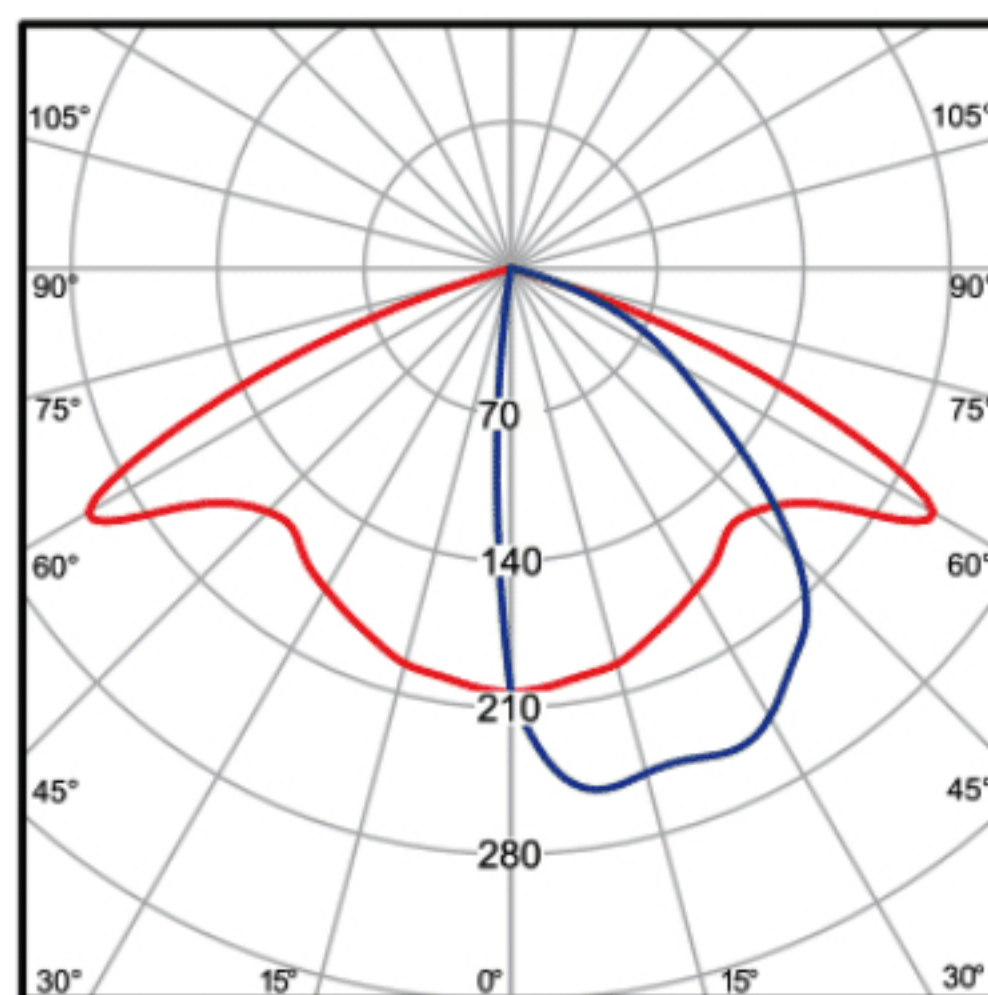

LUMINOUS INTENSITY

LAMP - 9W LED

cd/klm
— C0 - C180   — C90 - C270