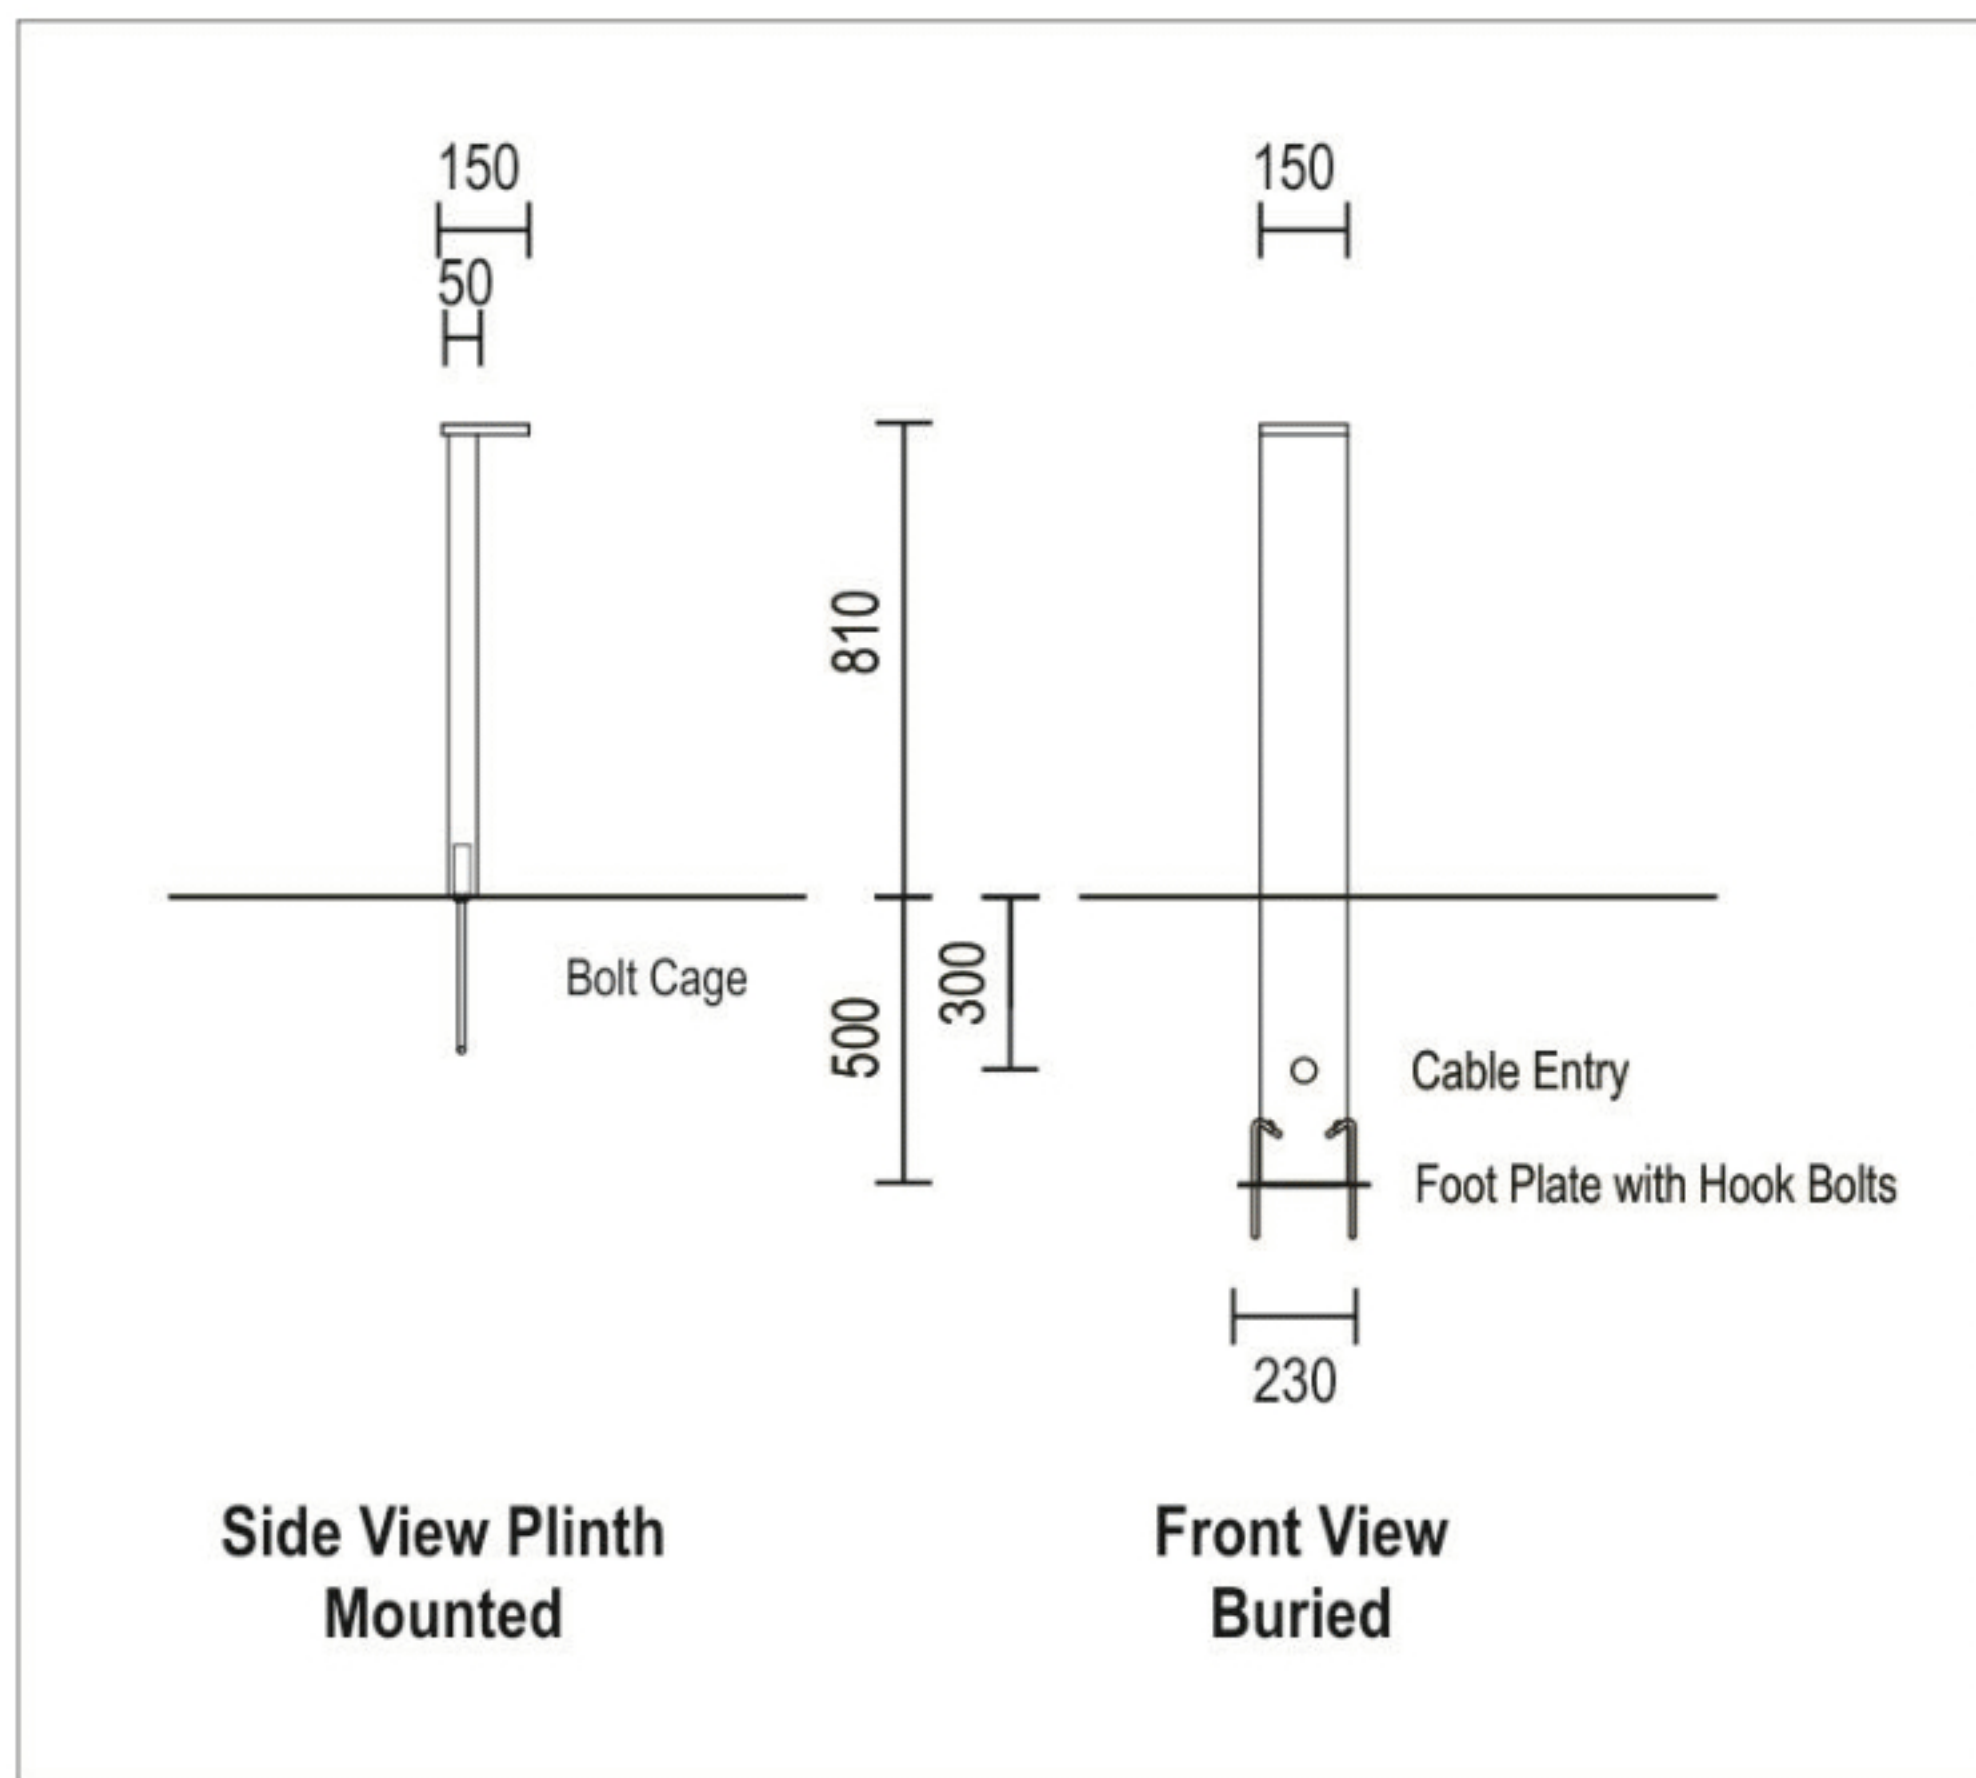

METROPOLIS

OMT

Decorative LED bollard manufactured from LM6 die-cast and extruded aluminium with powder coated finish. Aesthetic features

- Lamp format 9w LED
 - Lamp Colour Cool White (5000K) | Warm White (3000K)
 - Lumen Output Cool White – 867lm
Warm White – 806lm
 - Mounting options Plinth mounted or buried
- Available in Black | White | Matt Silver | Charcoal Grey

LUMINOUS INTENSITY

LAMP - 9W LED

cd/klm
 — C0 - C180 — C90 - C270

ISOLUX DIAGRAM

LAMP - 9W LED MH - 900mm

LIGHTING INDUSTRY SPECIALIST Phone: +27 12 644 0947 Fax: +27 12 644 1000
 Mail: lislite@lislite.co.za Web: www.lislite.co.za