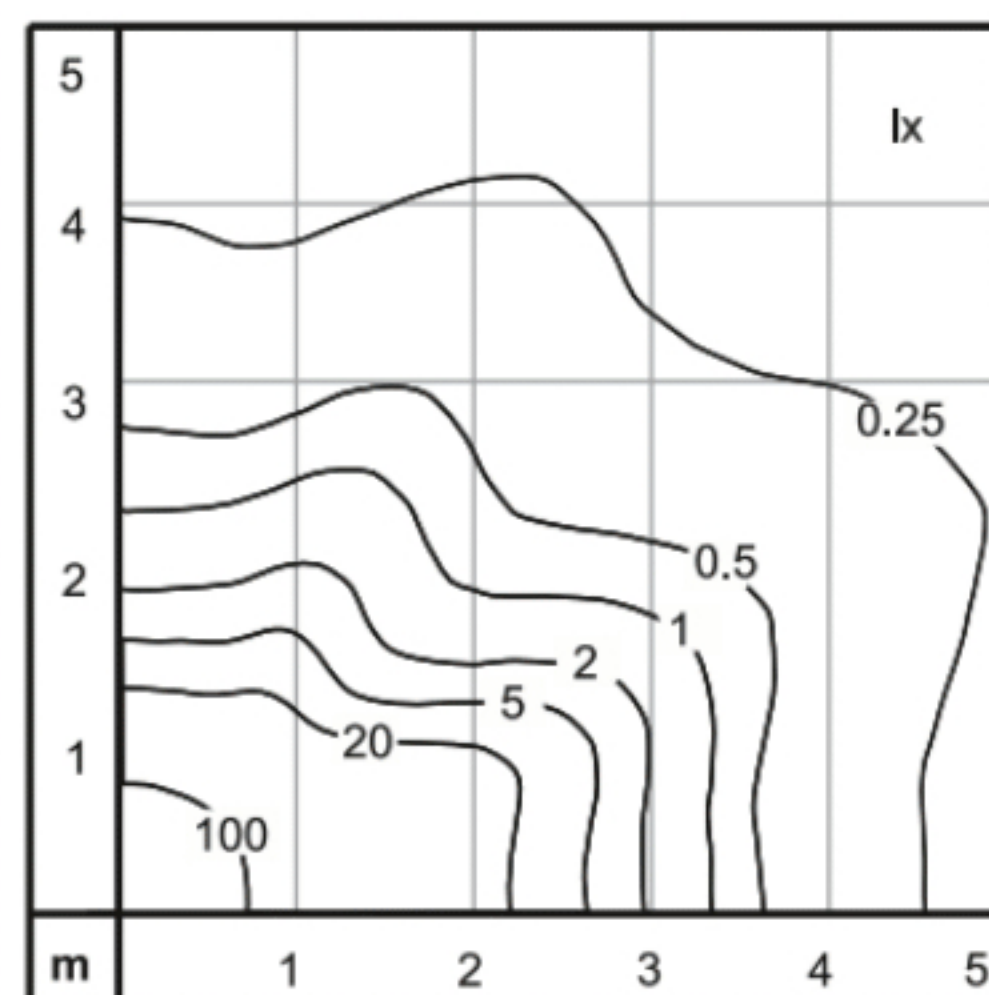

ISOLUX DIAGRAM

LAMP - 9W LED MH - 900mm

LIGHTING INDUSTRY SPECIALIST Phone: +27 12 644 0947 Fax: +27 12 644 1000
Mail: lislite@lislite.co.za Web: www.lislite.co.za

Facebook LISlite
Twitter @lislite1986