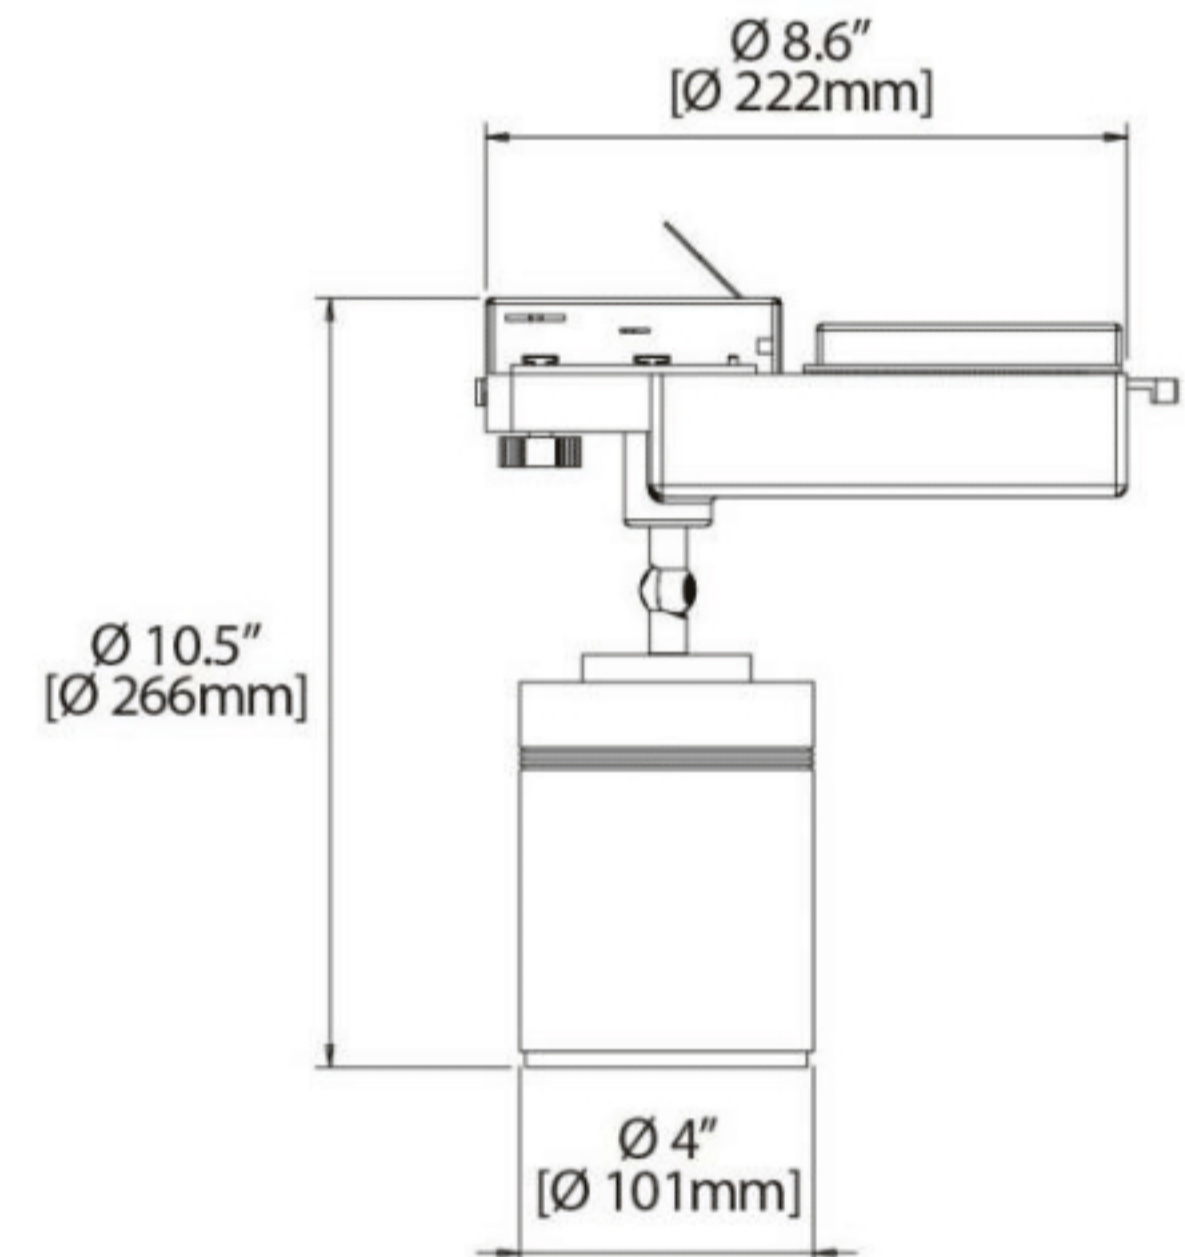

CYCLOPS LED TRACK SPOTLIGHT

ACT

<u>PRODUCT CODE</u>	<u>DESCRIPTION</u>	<u>LUMEN</u>	<u>WATT</u>	<u>CRI</u>
ACT.LED-16W	Cyclops 16w Track Spotlight	1531	16.6	95
ACT.LED-25W	Cyclops 25w Track Spotlight	2365	24.9	95
ACT.LED-31W	Cyclops 31w Track Spotlight	2860	31	95

Track Colour Options | Black, White
Body Colour Options | Black, White, Silver
CCT Options | 2700K, 3000K, 4000K, Meat, Bakery, Fresh produce
CRI Options | CRI80, CRI90, CRI95

LIGHTING INDUSTRY SPECIALIST Phone: +27 12 644 0947 Fax: +27 12 644 1000
Mail: lislite@lislite.co.za Web: www.lislite.co.za