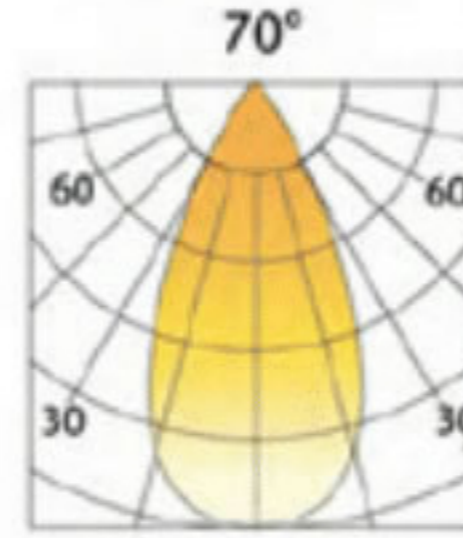

NISO

DNS

Recessed adjustable aluminium 10w&12w LED downlighter with external dimmable driver.

Available in Warm White, Cool White and Neutral White colour temperature. Finished in white

Beam angles 35° and 55°

Field angles 70° and 80°

CRI: 90

DC 350mA 36V

Luminaire can be tilted by 0° ~ 30°

Dimensions: ø 100mm 77mm (H)

Lux (Typ.)

m	70°	CW	NW	WW
1		2200	2200	2200
2		550	550	550
3		244	244	244

www.lislite.co.za