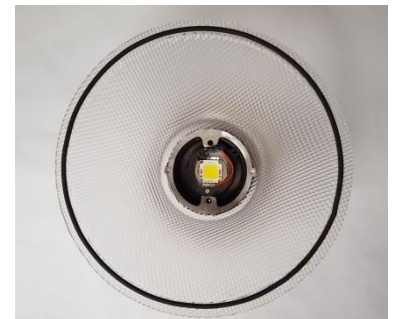

# ARL

The Artlux decorative luminaire range is ideal for use in public areas,

providing super-efficient light distribution. Elegant and timeless attractive design features provide a stylish appeal and an image of quality sophistication. Due to the semi-cut off light distribution design of this luminaire, upward light output is minimized and the beneficial downward output is optimally utilized.

Lamp format	40w LED
Lamp Colour	Cool White (5000K)
Lumen Output	1831lumen
Mounting	Post mounted. Recommended mounting height 3.5m to 5m
Luminaire Body	Base – precision die cast aluminium Top – high grade corrosion resistant spun aluminium Stainless steel fasteners and aluminium internal brackets
Colour Options	Powder coated in wide range of colours and finishes