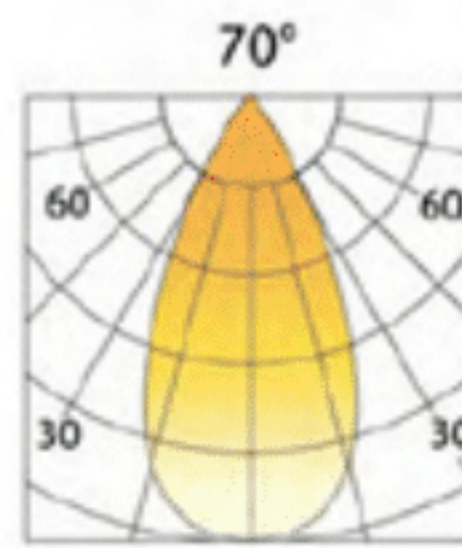

NISO

Recessed adjustable aluminium 12w LED downlighter with external dimmable driver.

Available in Warm White, Cool White and Neutral White colour temperature. Finished in white

Beam angles 35° and 55°

Field angles 70° and 80°

CRI: 90

DC 350mA 36V

Luminaire can be tilted by 0° ~ 30°

Dimensions: ø 100mm 77mm (H)

Lux (Typ.)

m	70°	CW	NW	WW
1		2200	2200	2200
2		550	550	550
3		244	244	244

DNS