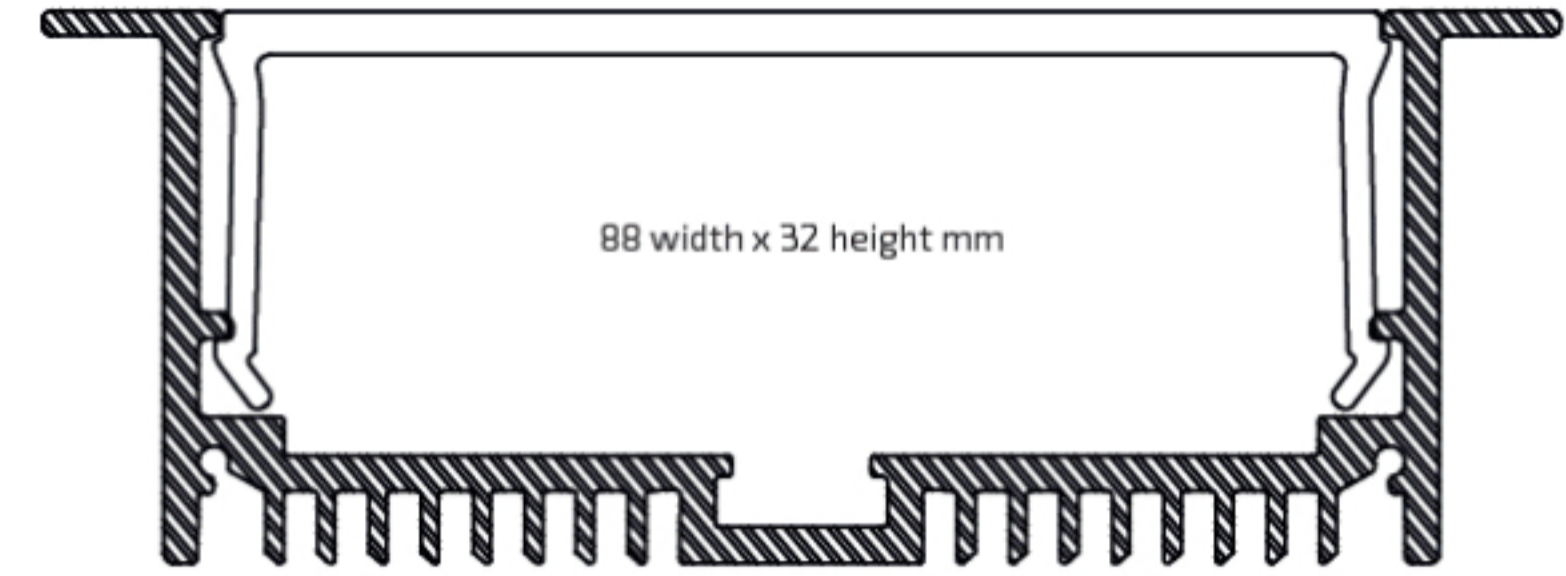

| Recessed Linear Profile | Wide

<u>PRODUCT CODE</u>	<u>DESCRIPTION</u>	<u>LUMEN</u>	<u>WATT</u>	<u>CRI</u>
LR8832/1200/43W	LED Linear Rec. Alum. Profile 1.2m 43w 4000K	4800	43	80
LR8832/1500/52W	LED Linear Rec. Alum. Profile 1.5m 52w 4000K	6000	52	80
LR8832/1800/65W	LED Linear Rec. Alum. Profile 1.8m 65w 4000K	7200	65	80
LR8832/1200/92W	LED Linear Rec. Alum. Profile 1.2m 96w 4000K	12200	96	80
LR8832/1500/114W	LED Linear Rec. Alum. Profile 1.5m 114w 4000K	15600	114	80
LR8832/1800/138W	LED Linear Rec. Alum. Profile 1.8m 138w 4000K	18400	144	80